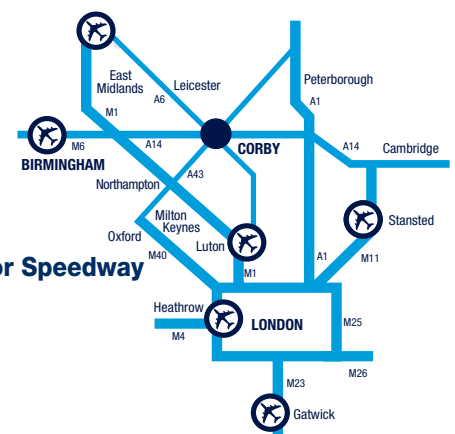

Rallying

Rip up the driving rule book, using Scandinavian flicks and handbrake turns to get around the stage as quickly as possible.

Wet Grip

With the low grip surface, water walls and a kick plate, one false move and you're in a spin!

Autotest

Pit yourself against the clock on the tricky Autotest course. It's

Where are we?

Rockingham Motor Speedway

Mitchell Road
Corby
Northamptonshire
NN17 5AF

Tel: 01536 271273